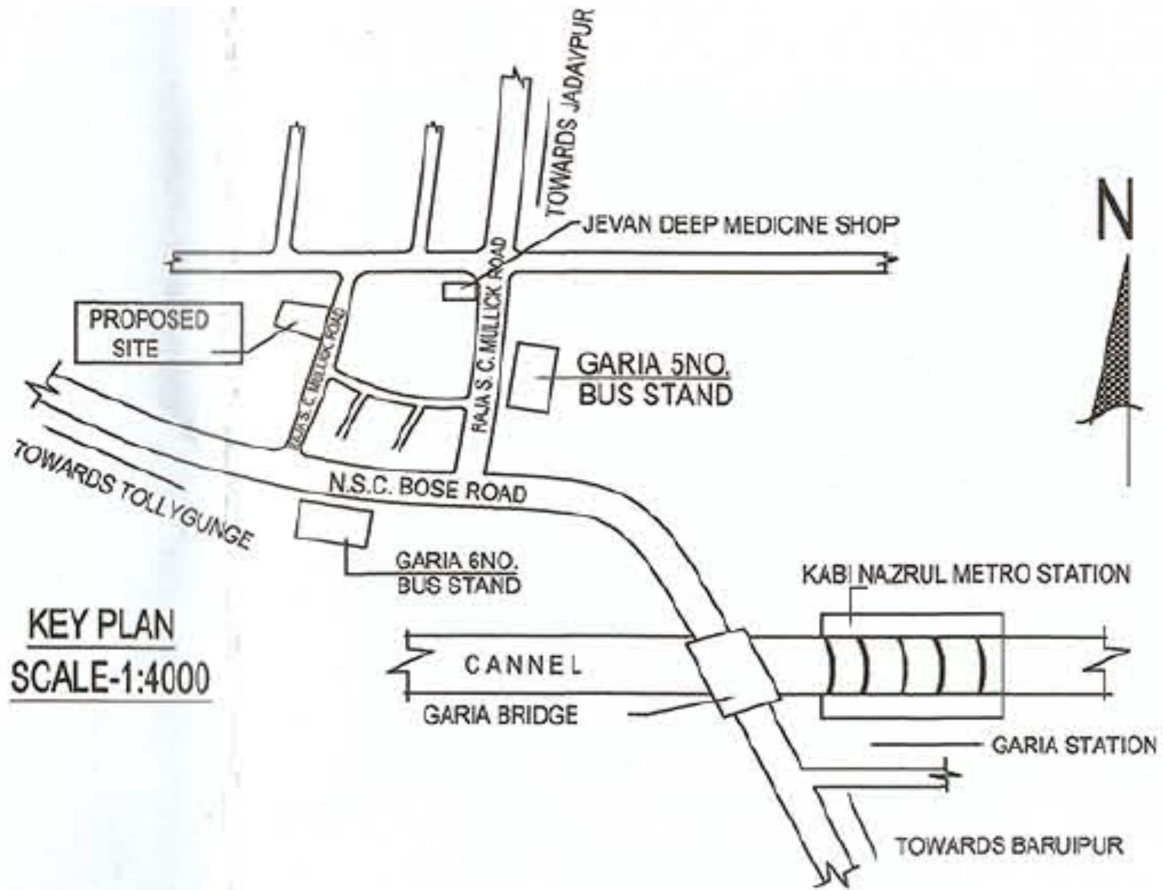

**LOCATION MAP: KEY PLAN WITH LATITUDE & LONGITUDE**

**PROJECT NAME: "SIMANTINI"** at 120B, Raja S. C. Mullick Road, PO- Naktala, PS- Netaji Nagar, Kolkata-700047, Under Ward No-100, Borough No- X of KMC, WB, India

Latitude: 22.4743660958981, Longitude: 88.376385471164

**DESCON**  
*Vishankar Dey*  
Proprietor